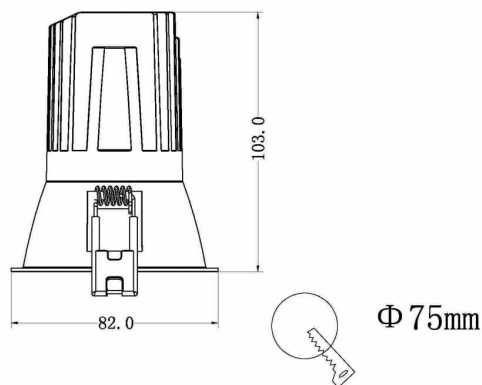

CLDS - DOWNLIGHT

75mm

IP44

SPECIFICATIONS

Material Specifications

Material	PC Housing / Aluminium Die-cast LED Module
Colour	Matt White / Matt Black
Cutout	75mm
Dimensions	82mm (Face Dia) x 103mm (H)
Ingress Protection	IP44
Warranty	5 Year Replacement

Electrical Specifications

LED Wattage	15W
Power Supply	Tridonic TRIAC
Options	Tridonic DALI
Operating Temperature (Ta)	-20°C to +40°C
Connection Method	Australian Flex & Plug

Optic Specifications

Light Source	Citizen COB
CRI	90+
Delivered Lumens	1200Lm
Beam Angle	55° (Available in 28° & 38° Options)
Correlated Colour Temperature	2700K / 3000K / 4000K / 5000K
Colour Deviation	<2
Rated Lifetime (L80B10)	>90,000hr