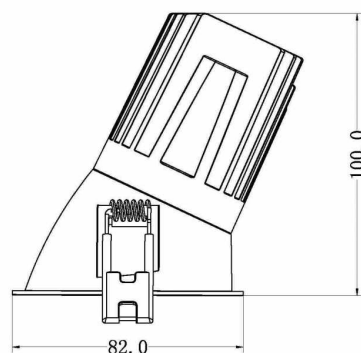

CLWS - WALL WASHER

75mm

IP44

SPECIFICATIONS

Material Specifications

Material Specifications	PC Housing / Aluminium Die-cast LED Module
Colour	Matt White / Matt Black
Dimensions	82mm (Face Dia) x 100mm (H)
Cutout	75mm
Ingress Protection	IP44
Warranty	5 Year Replacement

Electrical Specifications

LED Wattage	15W
Power Supply	Tridonic TRIAC
Options	Tridonic DALI
Operating Temperature (Ta)	-20°C to +40°C
Connection Method	Australian Flex & Plug

Optic Specifications

Light Source	Citizen COB
CRI	90+
Delivered Lumens	1200Lm
Beam Angle	55° (Available in 28° & 38° Options)
Correlated Colour Temperature	2700K / 3000K / 4000K / 5000K
Colour Deviation	<2
Rated Lifetime (L80B10)	>90,000hr

Φ 75mm