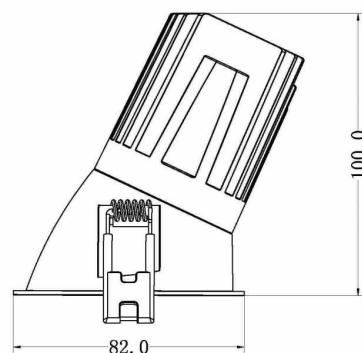

#### Material Specifications

<b>Material Specifications</b>	PC Housing / Aluminium Die-cast LED Module
<b>Colour</b>	Matt White / Matt Black
<b>Dimensions</b>	82mm (Face Dia) x 100mm (H)
<b>Cutout</b>	75mm
<b>Ingress Protection</b>	IP44
<b>Warranty</b>	5 Year Replacement

#### Electrical Specifications

<b>LED Wattage</b>	15W
<b>Power Supply</b>	Tridonic TRIAC
<b>Options</b>	Tridonic DALI
<b>Operating Temperature (Ta)</b>	-20°C to +40°C
<b>Connection Method</b>	Australian Flex & Plug