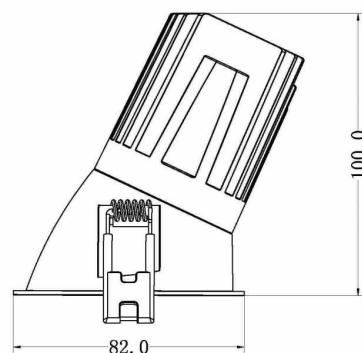

CLWS - WALL WASHER

75mm

IP44

SPECIFICATIONS

Material Specifications

Material Specifications	PC Housing / Aluminium Die-cast LED Module
Colour	Matt White / Matt Black
Dimensions	82mm (Face Dia) x 100mm (H)
Cutout	75mm
Ingress Protection	IP44
Warranty	5 Year Replacement

Electrical Specifications

LED Wattage	15W
Power Supply	Tridonic TRIAC
Options	Tridonic DALI
Operating Temperature (Ta)	-20°C to +40°C
Connection Method	Australian Flex & Plug

Optic Specifications

Light Source	Citizen COB
CRI	90+
Delivered Lumens	1200Lm
Beam Angle	55° (Available in 28° & 38° Options)
Correlated Colour Temperature	2700K / 3000K / 4000K / 5000K
Colour Deviation	<2
Rated Lifetime (L80B10)	>90,000hr

Φ 75mm